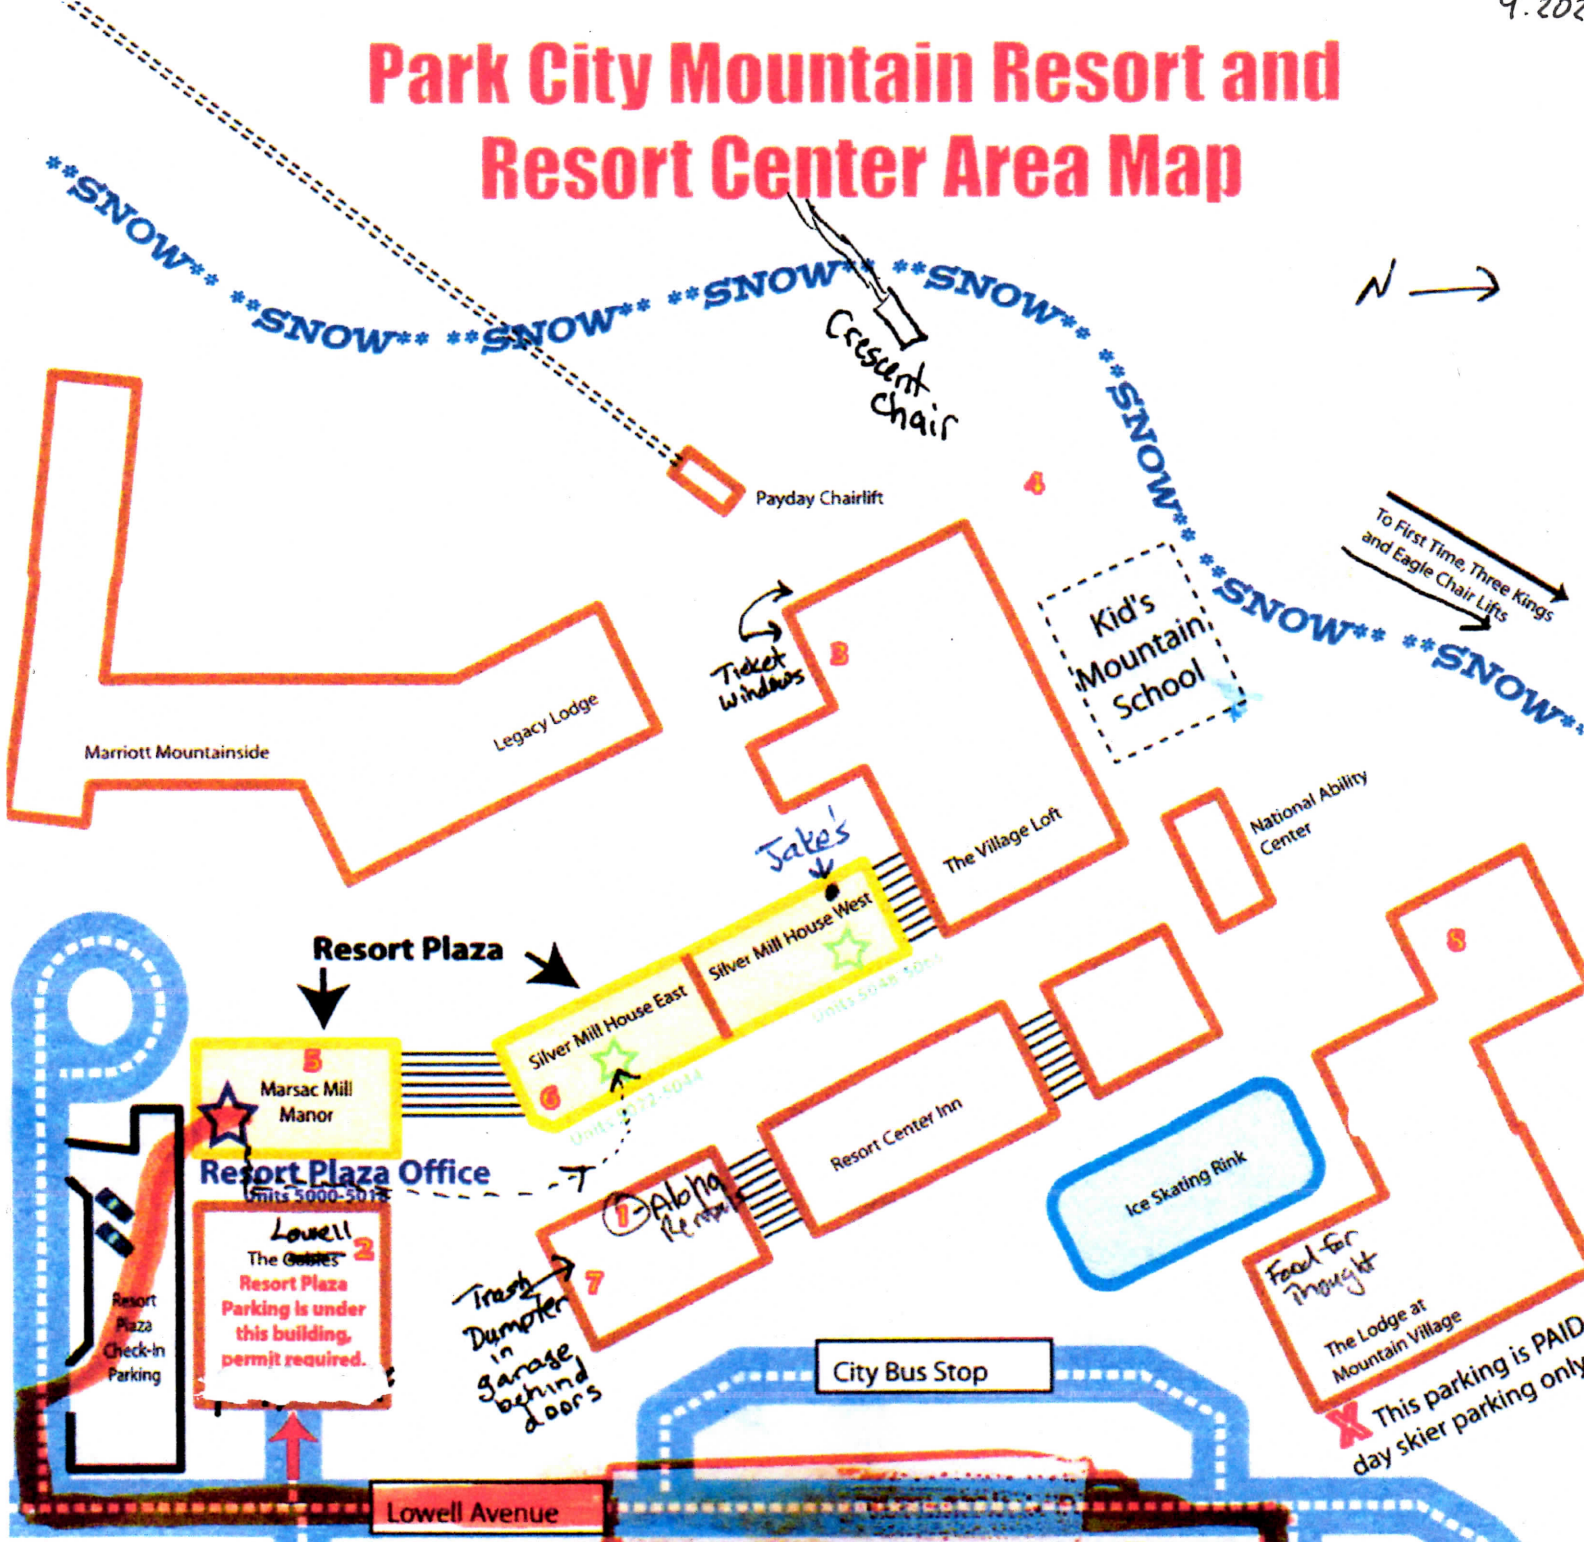

Park City Mountain Resort and Resort Center Area Map

- Key**
- 1 Aloha Ski & Snowboard
 - 2 Park City Sport Rentals
 - 3 PCMR Resort Services
 - 4 Ski Valet
 - 5 The Hungry Moose
 - 6 Baja Cantina
 - 7 The Chocolate Factory
 - 8 The Pigpen (apres ski)

Manor Way

Day Parking Lot

Awesome Ski In Ski Out
 1 and 2 Bdrm Condos @
 Park City Mountain Resort
 Park City, Utah

www.skiinskioutparkcity.com

Belinda: 740-972-7063

Privately Owned and Rented

Shadow Ridge St.