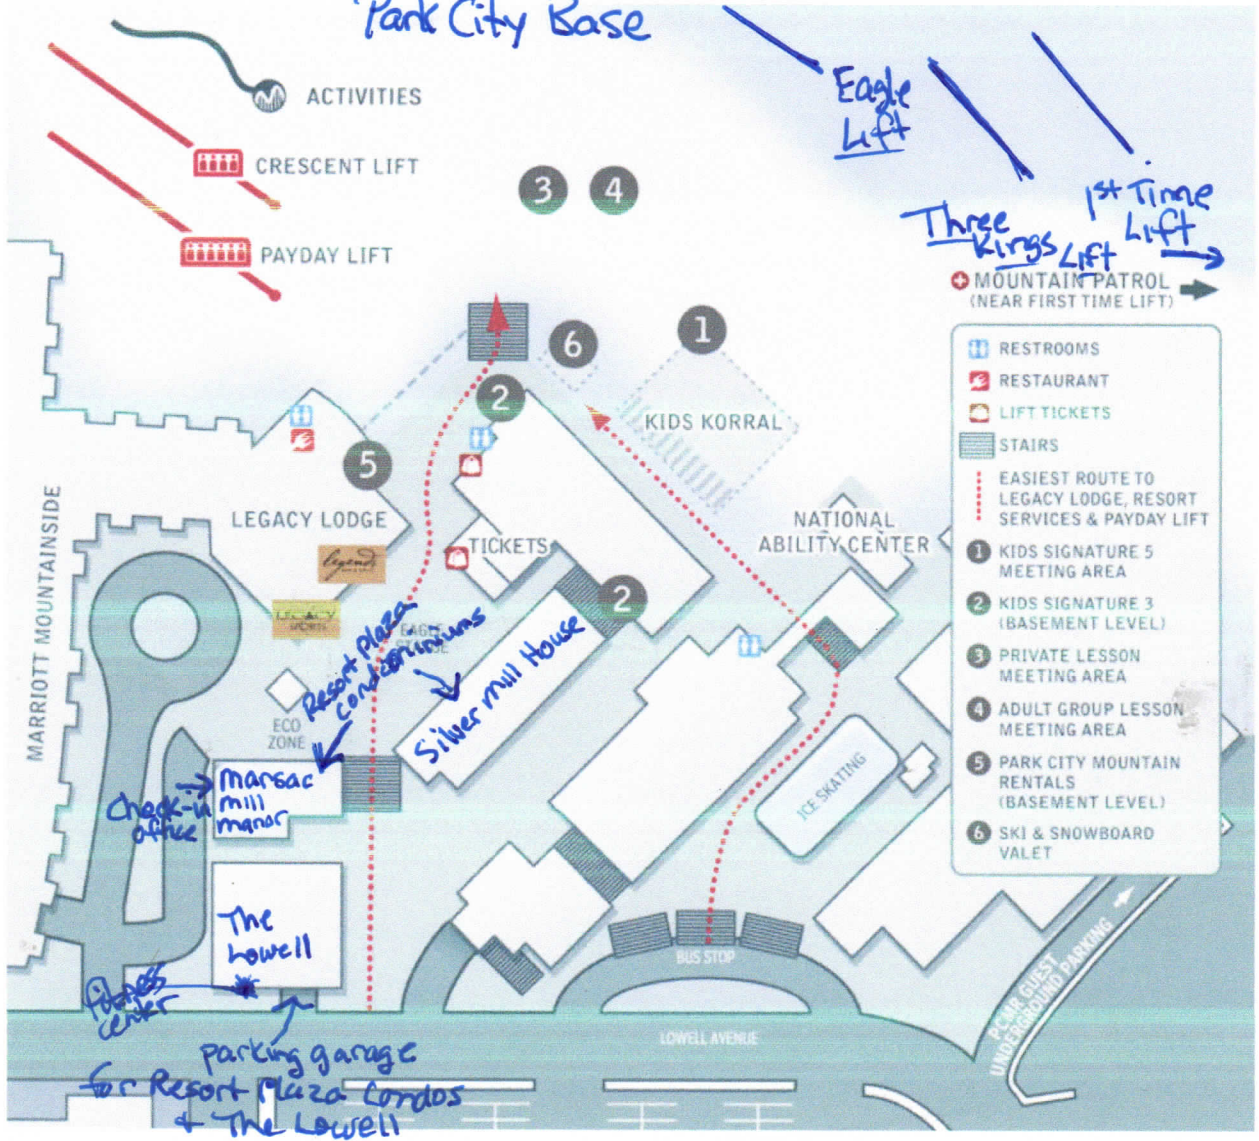

Park City Base

ACTIVITIES

CRESCENT LIFT

PAYDAY LIFT

3 4

- RESTROOMS
- RESTAURANT
- LIFT TICKETS
- STAIRS
- EASIEST ROUTE TO LEGACY LODGE, RESORT SERVICES & PAYDAY LIFT
- 1** KIDS SIGNATURE 5 MEETING AREA
- 2** KIDS SIGNATURE 3 (BASEMENT LEVEL)
- 3** PRIVATE LESSON MEETING AREA
- 4** ADULT GROUP LESSON MEETING AREA
- 5** PARK CITY MOUNTAIN RENTALS (BASEMENT LEVEL)
- 6** SKI & SNOWBOARD VALET

MARRIOTT MOUNTAINSIDE

LEGACY LODGE

KIDS KORRAL

NATIONAL ABILITY CENTER

TICKETS

ECO ZONE

Marsac mill manor

The Lowell

BUS STOP

LOWELL AVENUE

24 HR GUEST UNDERGROUND PARKING

Parking garage for Resort Plaza condos + The Lowell